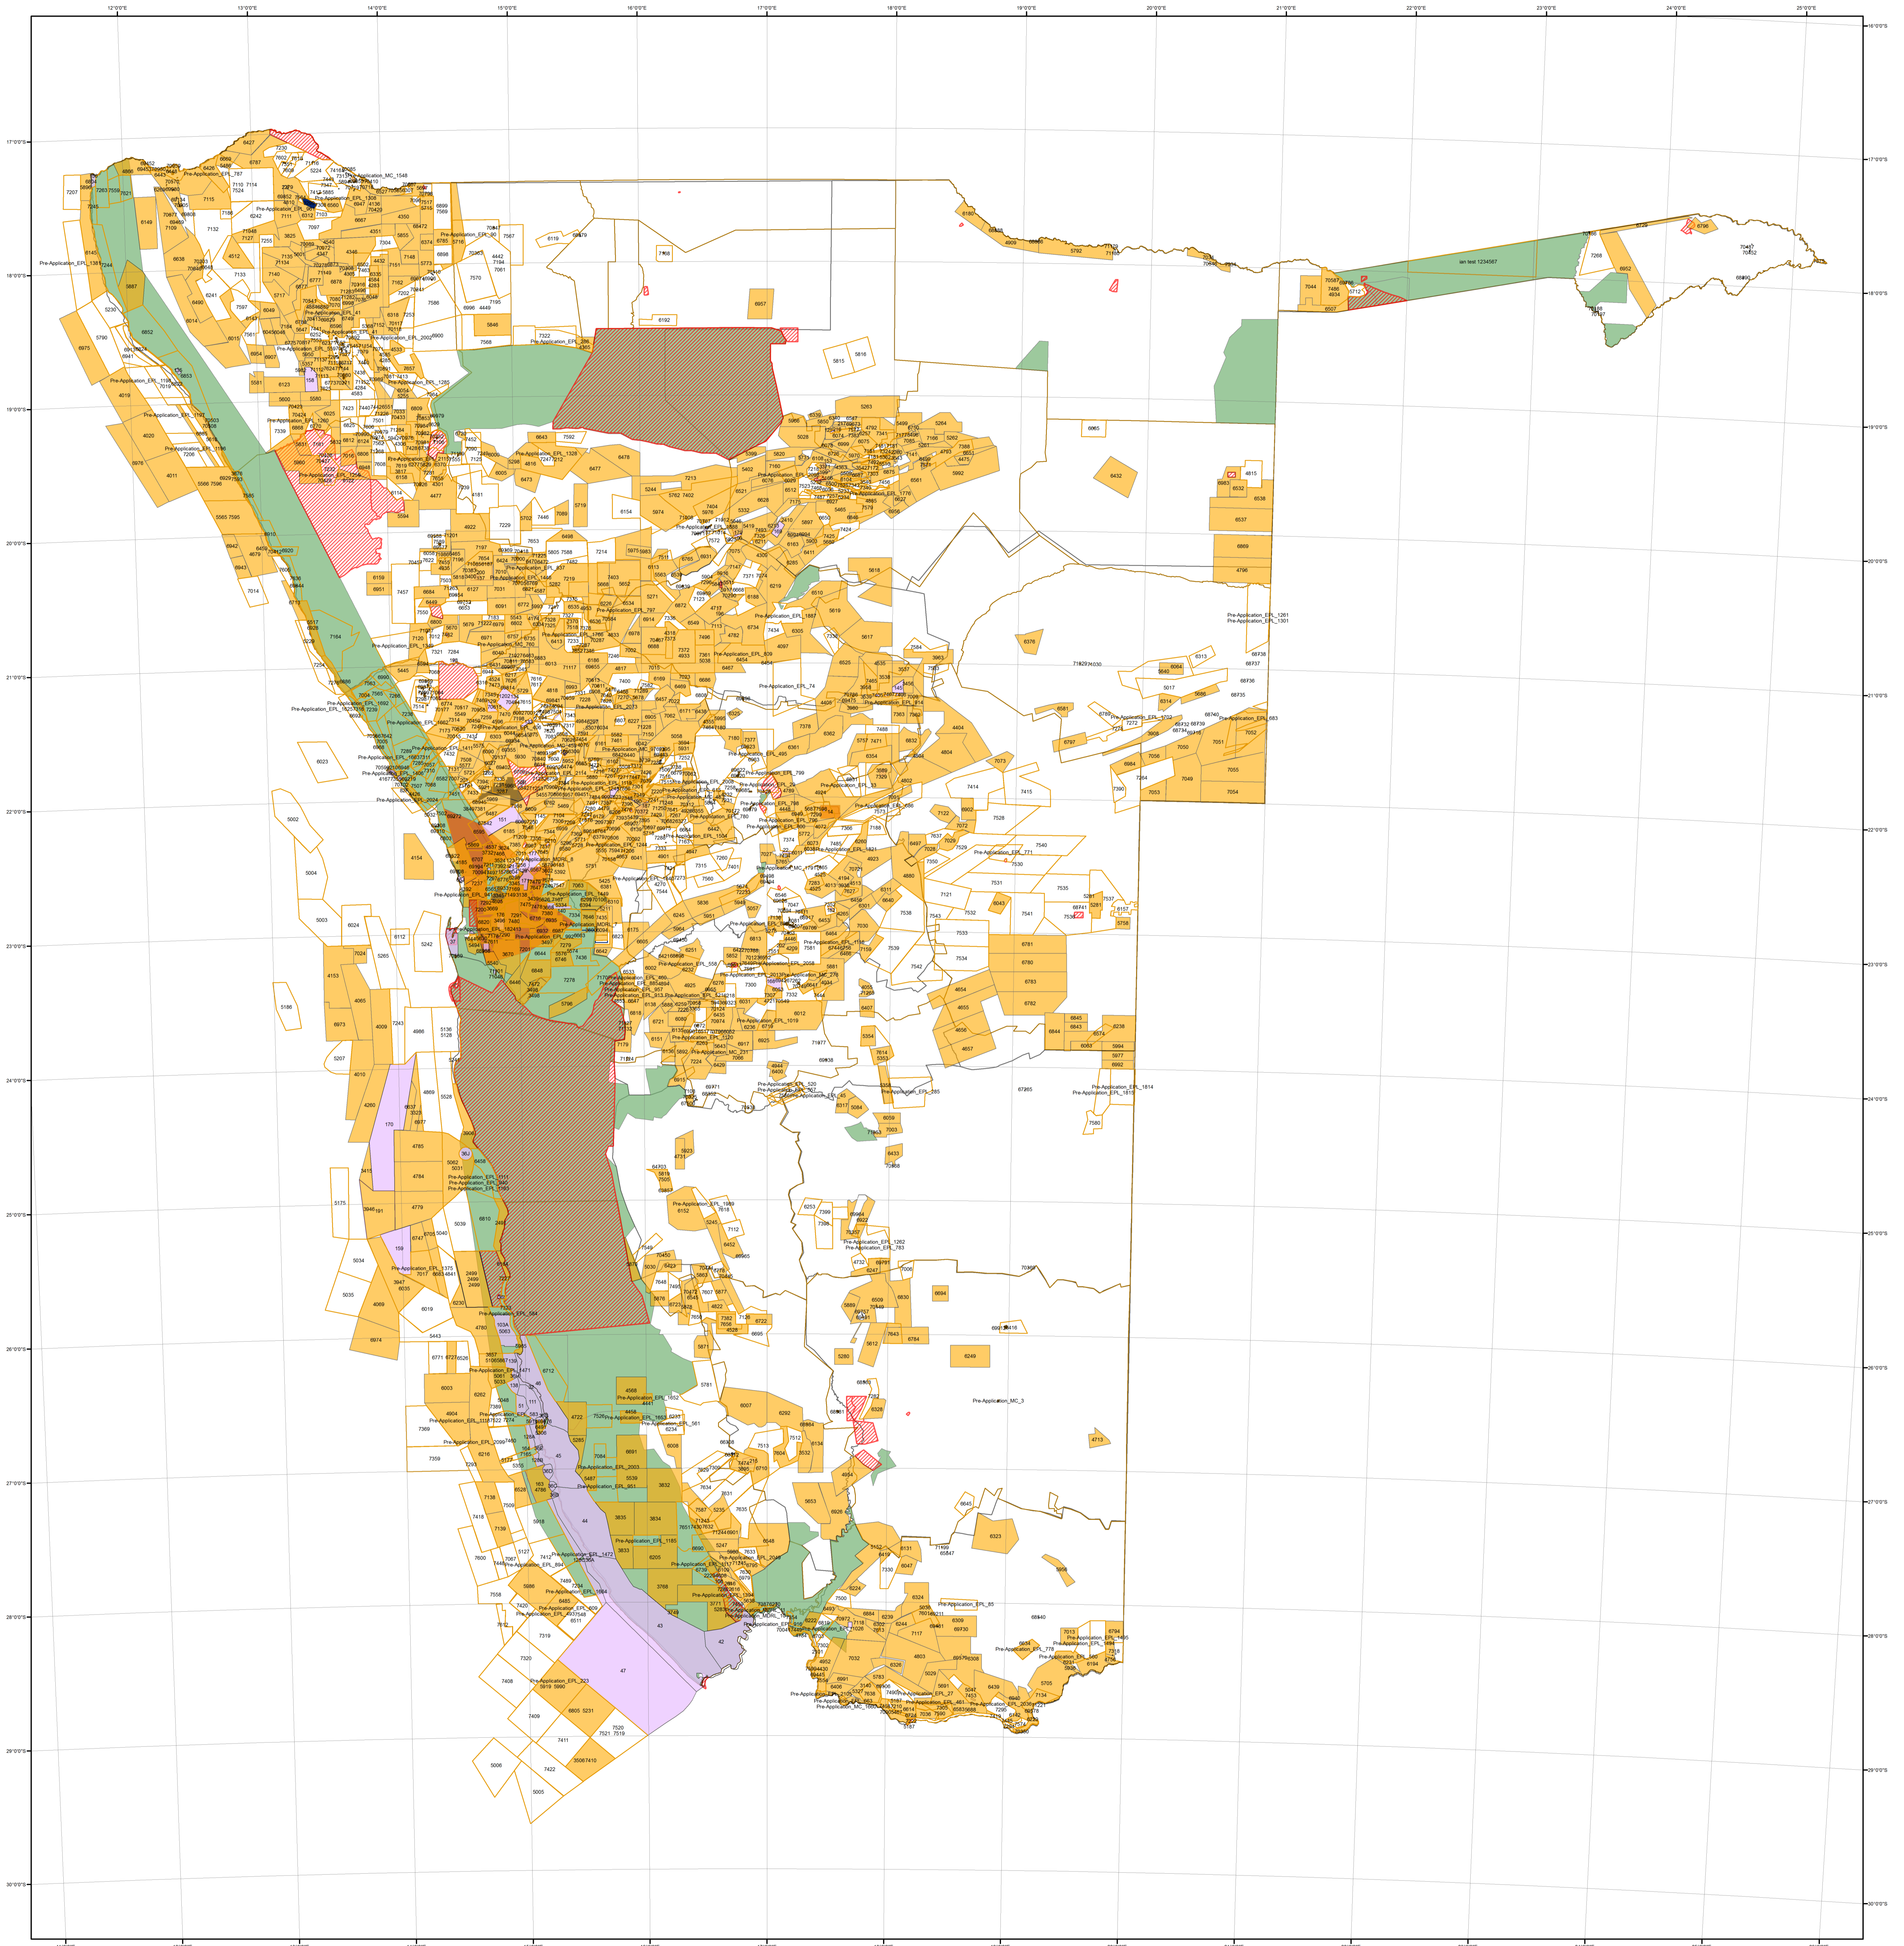

Current Namibian Licences (Ministry of Mines and Energy)

Date: 07/05/2019

Legend

	EPL - Application		ERL - Application		Withdrawn Area
	EPL - Active		ERL - Active		Environmentally Sensitive Areas
	ML - Application		RL - Application		District
	ML - Active		RL - Active		Region
	MC - Application		MDRL - Application		Division
	MC - Active		MDRL - Active		

1:2,000,000

Projection: Albers Conic Equal Area
Spheroid: Bessel 1841
Central Meridian: 17 Deg. E
Grid: Geographic Coordinates (Degrees)